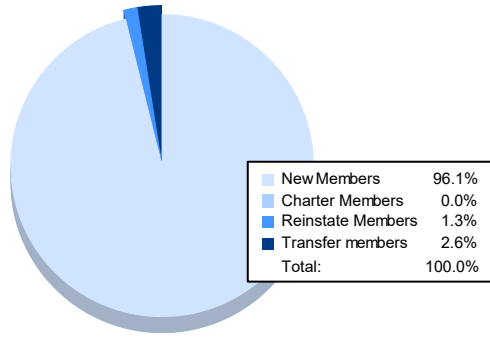

Year	New Clubs	Dropped Clubs	Gain/ Loss Clubs	New Members	Charter Members	Reinstate Members	Transfer Members	Total Member Added	Total Members Dropped	Gain/ Loss Members
2016-2017	0	2	-2	199	1	0	6	206	287	-81
2017-2018	0	0	0	177	1	0	8	186	225	-39
2018-2019	0	1	-1	192	1	1	5	199	259	-60
2019-2020	0	0	0	135	1	1	4	141	234	-93
2020-2021	0	1	-1	74	0	1	2	77	226	-149
<b>Average</b>	<b>0</b>	<b>1</b>	<b>-1</b>	<b>155</b>	<b>1</b>	<b>1</b>	<b>5</b>	<b>162</b>	<b>246</b>	<b>-84</b>

### Membership Composition June 2021 Cumulative